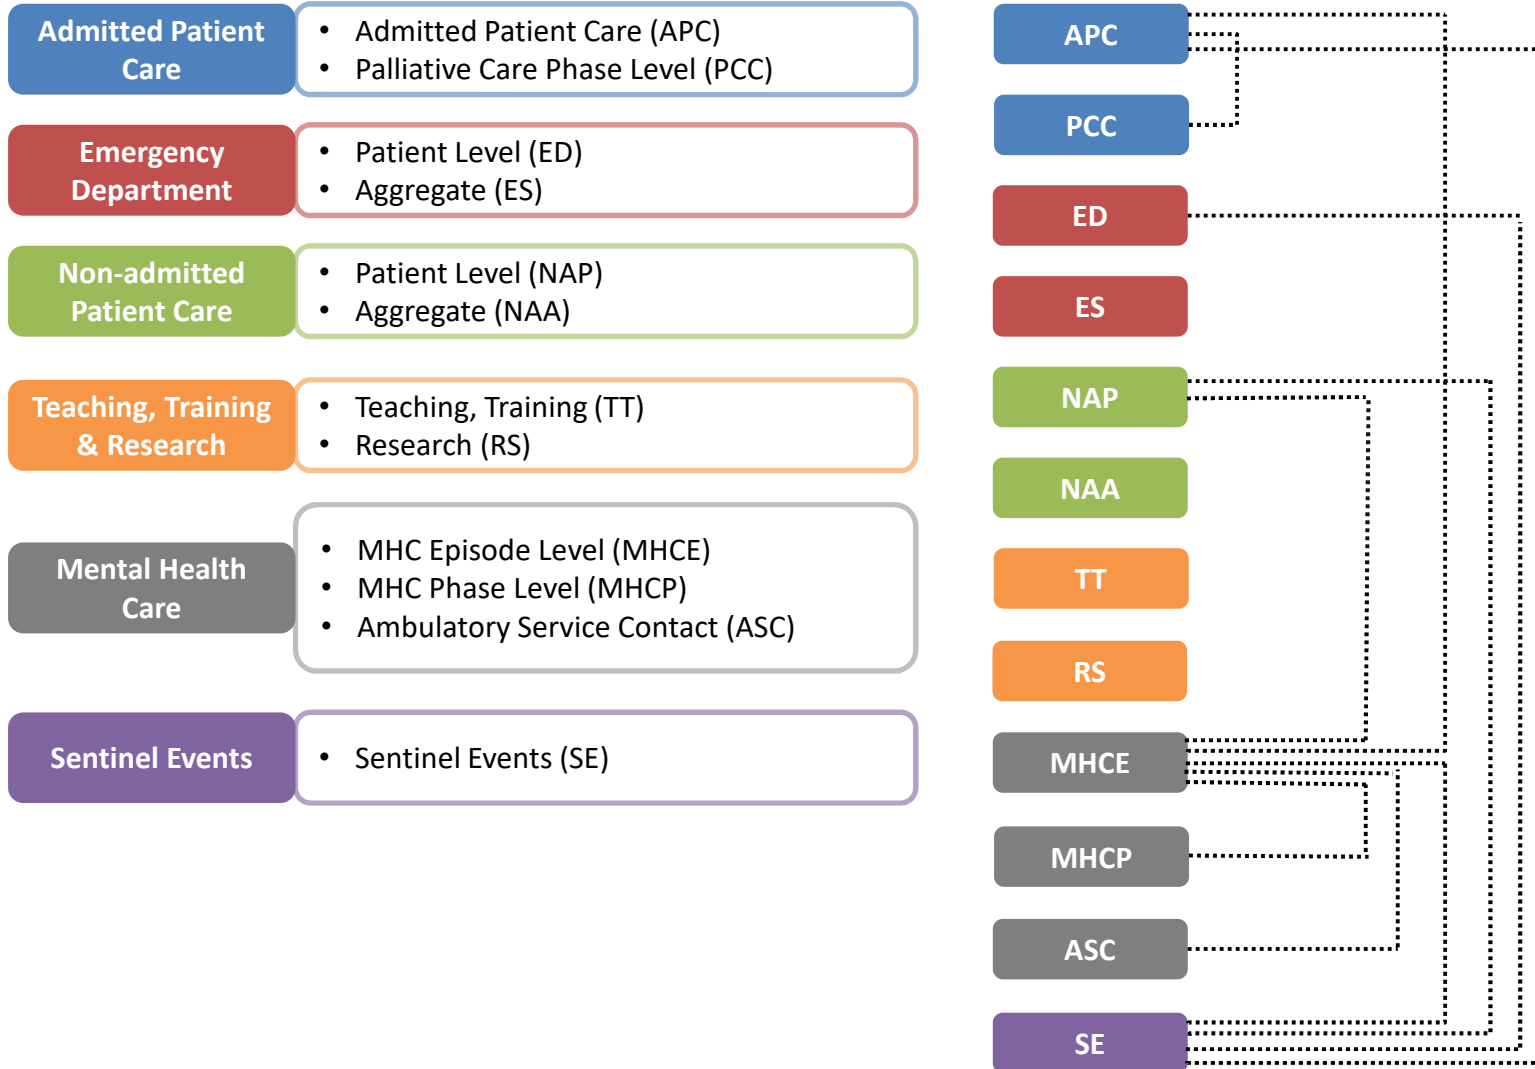

## 2020-21 ABF Data Request Specification Structure

..... Linkable